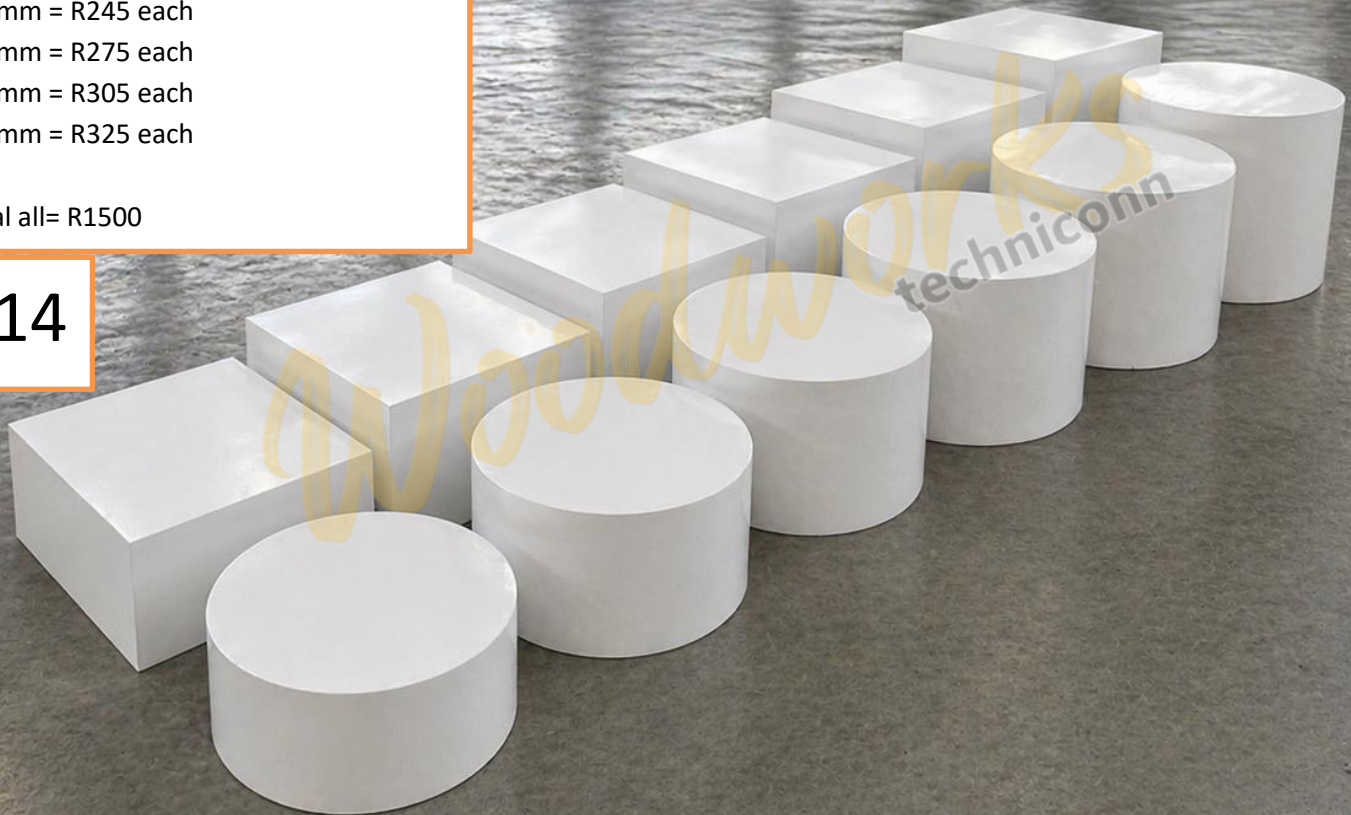

Square boxes/food stands set of 6:

350x 350 top size

Heights:

100mm = R155 each

150mm = R195 each

200mm = R245 each

250mm = R275 each

300mm = R305 each

350mm = R325 each

Total all= R1500

#14