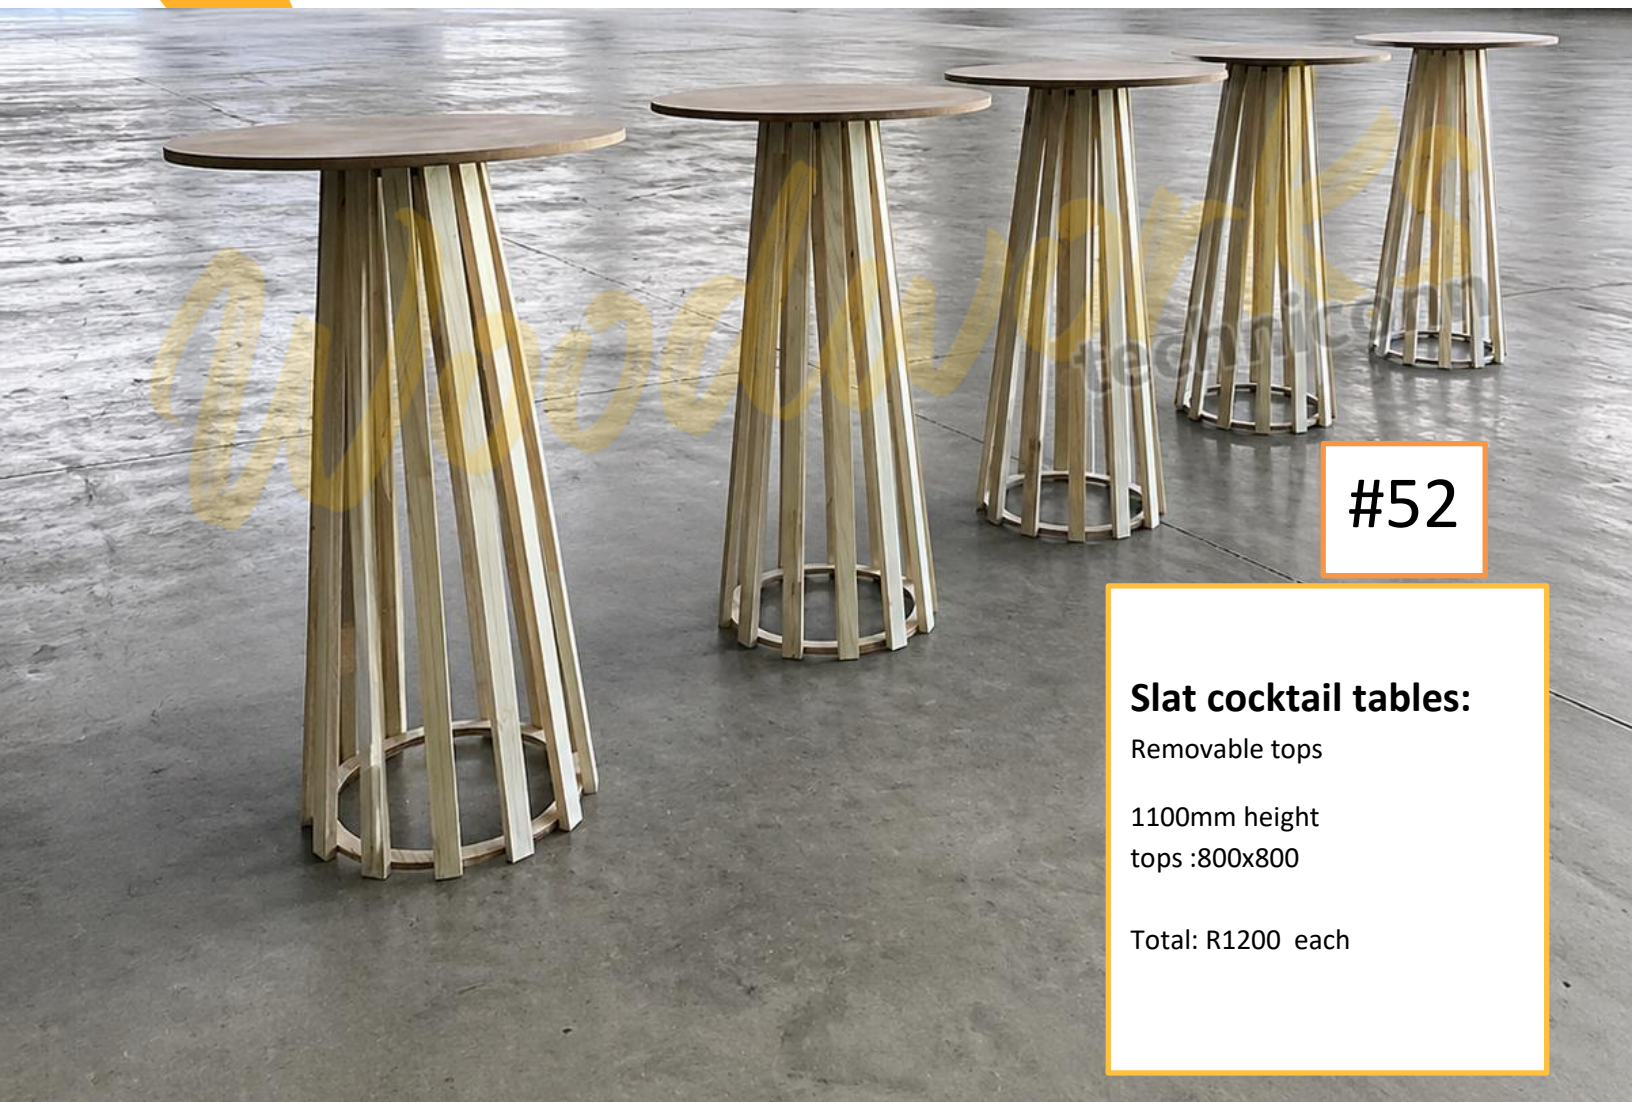

**#52**

**Slat cocktail tables:**

Removable tops

1100mm height  
tops :800x800

Total: R1200 each