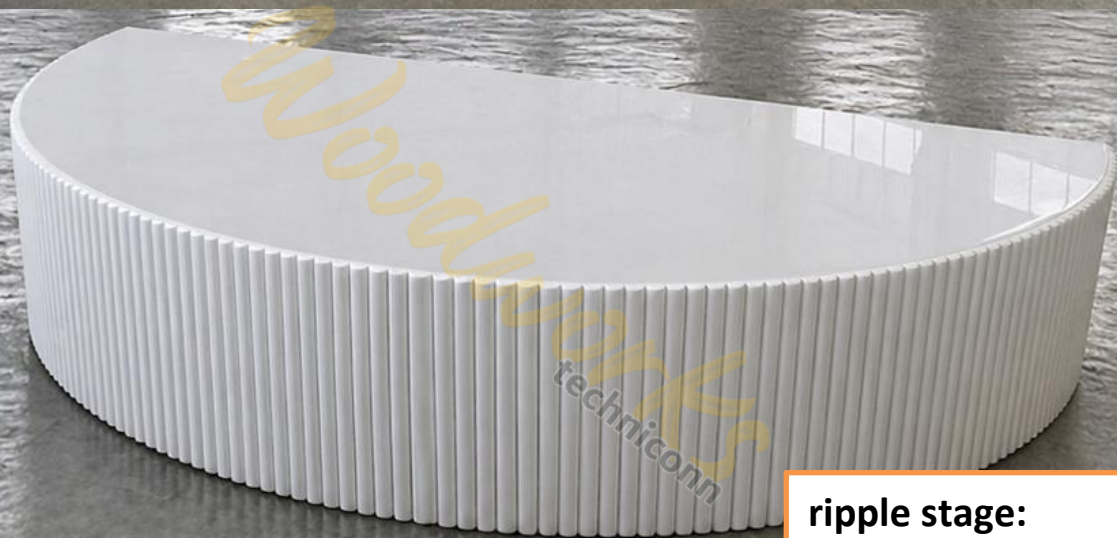

ripple stage:

1500mm x 750mm

Total: R1850

#06