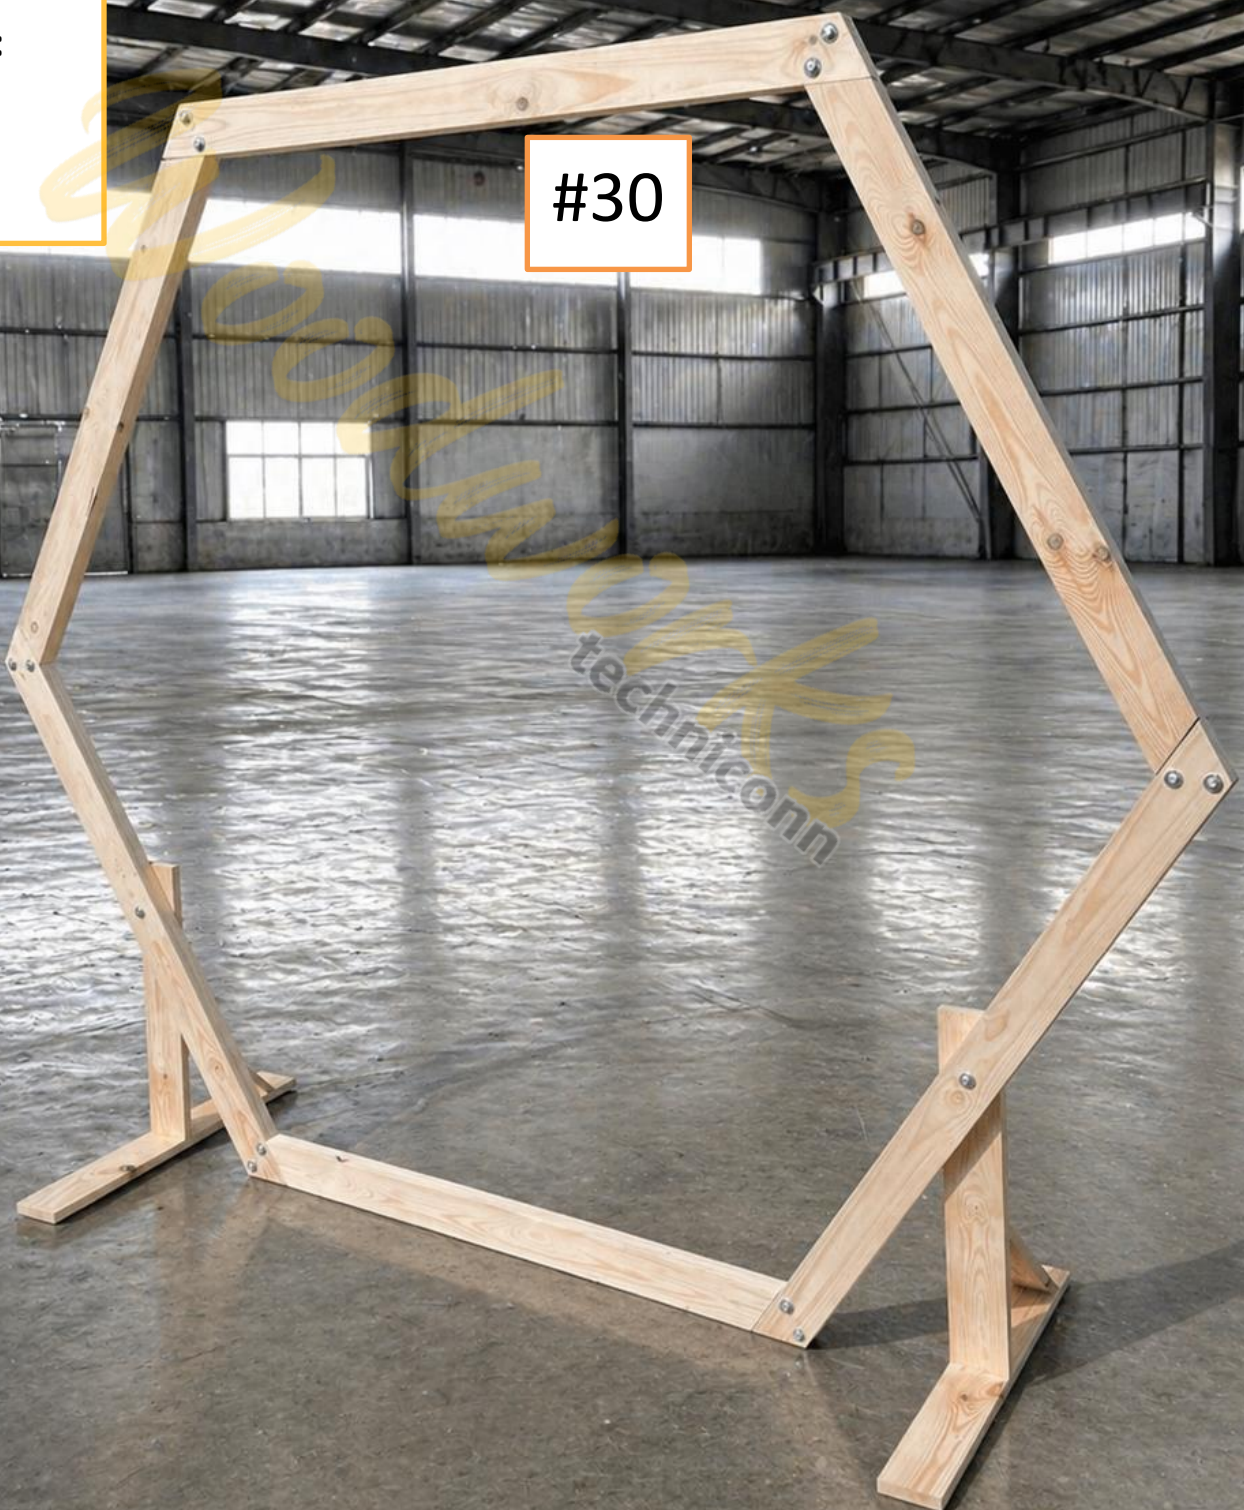

hexagon arch
structure:

2000mm high

R1300

#30