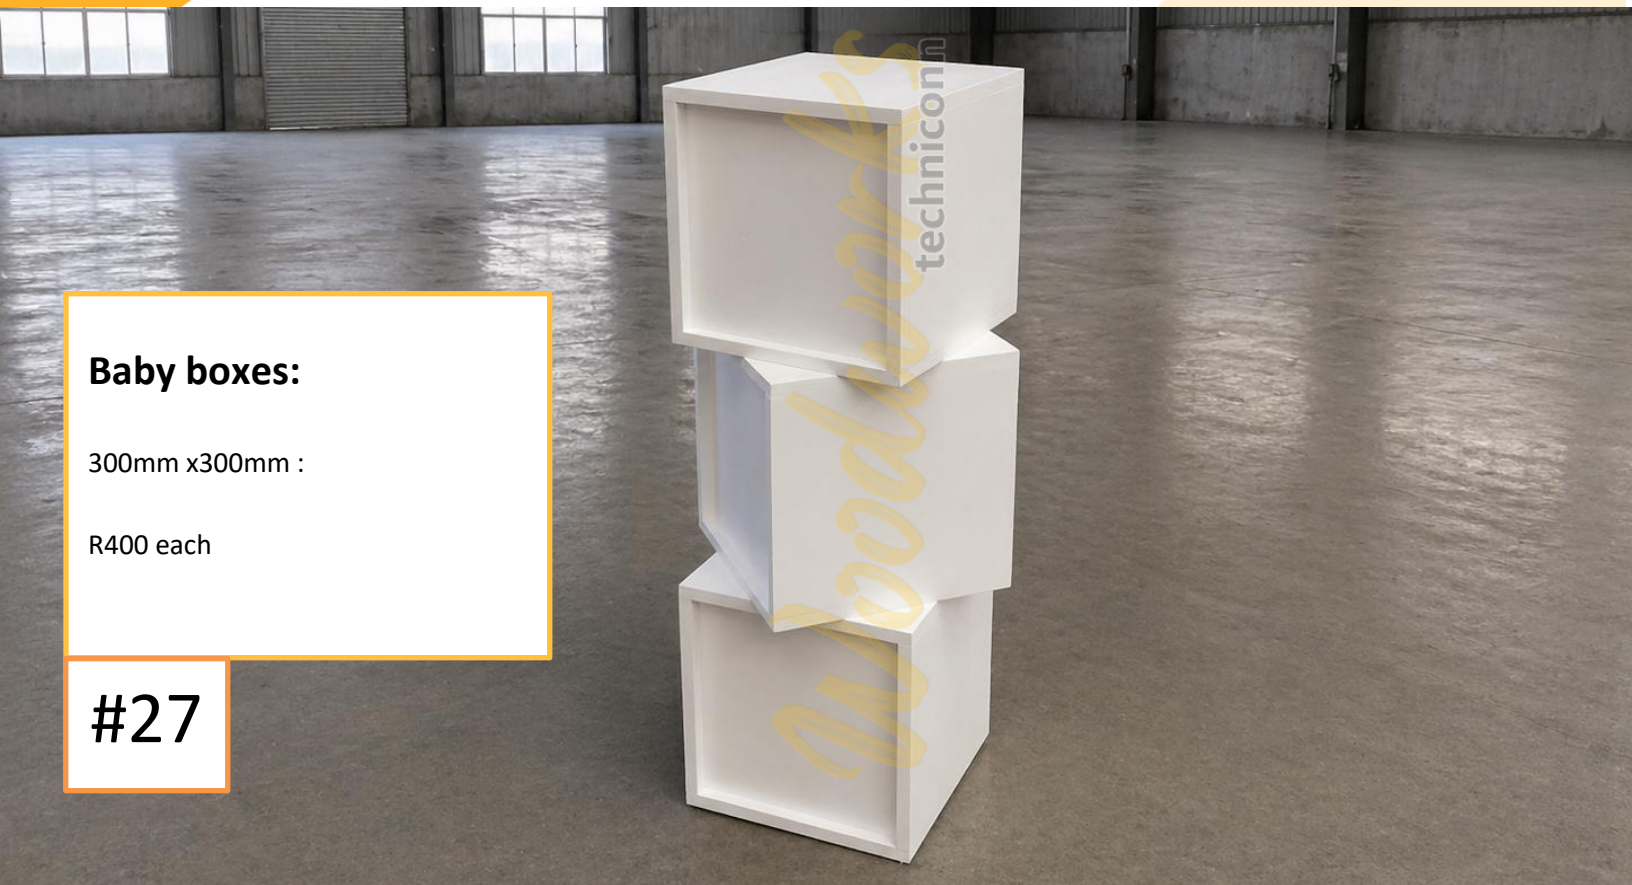

## BIG 3D Hollow arch:

2000mm Height  
1800mm width  
= R3700

| 1800mm Height  
| 1800mm width  
| = R2500

#26

Easily splits into 2 parts for storage and transportation

## **Baby boxes:**

300mm x300mm :

R400 each

**#27**

**#28**

**White podium:**

1100mm height

R2300